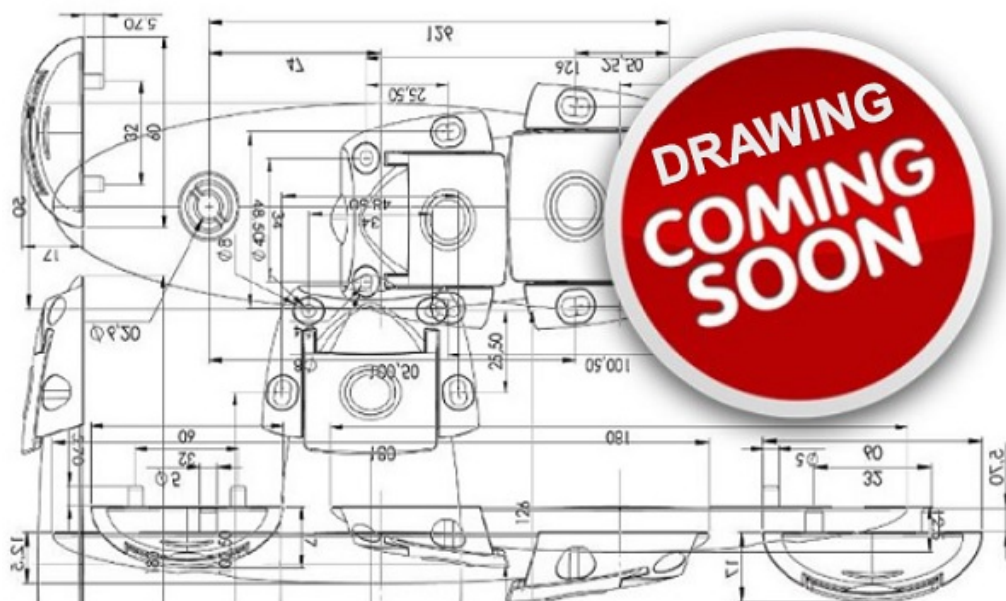

PRODUCT SHEET

Description:

Table Extension 9097-B, Opening 397mm, F/Sliding Top, ZPL, Closed: 600mm, Wing Size:245mm, Total Length When Open:895mm, Load Capacity: 45 KG

Item number:

24.05.006-0

Units	Box	Carton	HS Code	Barcode
Pair	0	15	8302420090	 5704866088459